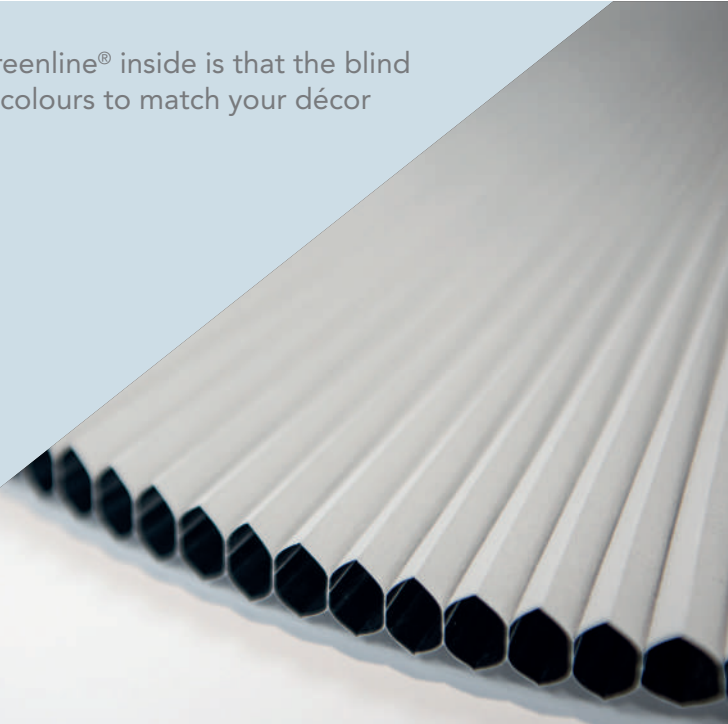

The Uni-Blinds® pleated blackout system with Screenline® inside provides the dependable solution. Encapsulated completely within the double glazed unit, this integral blind prevents light transmission through an advanced blind fabric, as well as light 'bleed' around the edges and cords. The fabric has a high thermal resistance too which means it will help to keep a room cool in summer months.

BENEFITS OF PLEATED BLACKOUT BLINDS

A pleated integral blind that delivers complete darkness when you need it:

- Great solution for nightshift workers who need daytime darkness to sleep
- Superior quality and Italian styling with Screenline® inside
- Smooth, long lasting functional reliability with no need for cleaning
- Warm and energy efficient through patented warm edge spacer bars which maximise energy performance of the insulating glass unit
- Fully compliant and affiliated with RoSPA safety standards
- Suitable for a wide range of windows and doors
 - Uni-Blinds exclusive in the UK

HOW TO OPERATE PLEATED BLACKOUT SYSTEM

CORD CONTROL

S SLIDER

External Controller
protected with
SANITIZED®

ADD A SPLASH OF COLOUR

The beauty of Uni-Blinds® pleated blackout blinds with Screenline® inside is that the blind doesn't have to be black. You can choose from a range of colours to match your décor whatever your style.

FABRIC COLOUR

CORD COLOUR

'S' SLIDER COLOUR

Uni-Blinds®

Innovation comes built-in

Produced by Claremon | claremon.co.uk